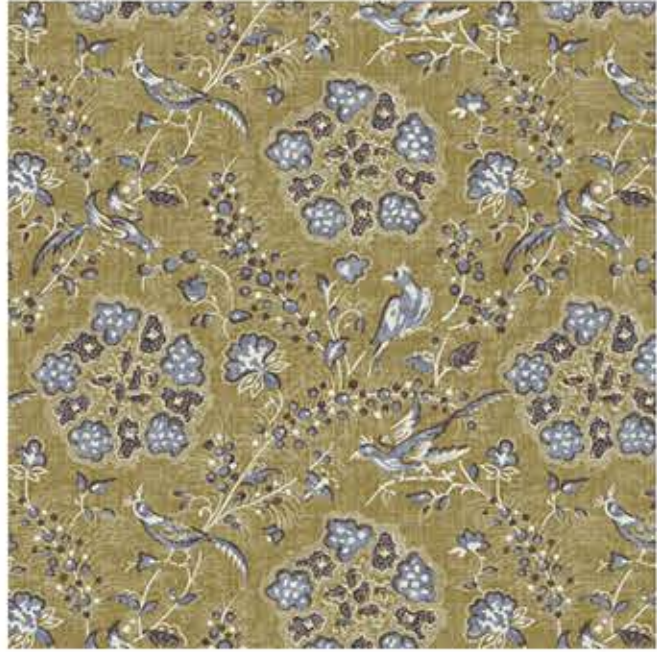

Pablo
PAPER MILLS, INC.

Amara by Suzanne Tucker Home
SUZANNE TUCKER