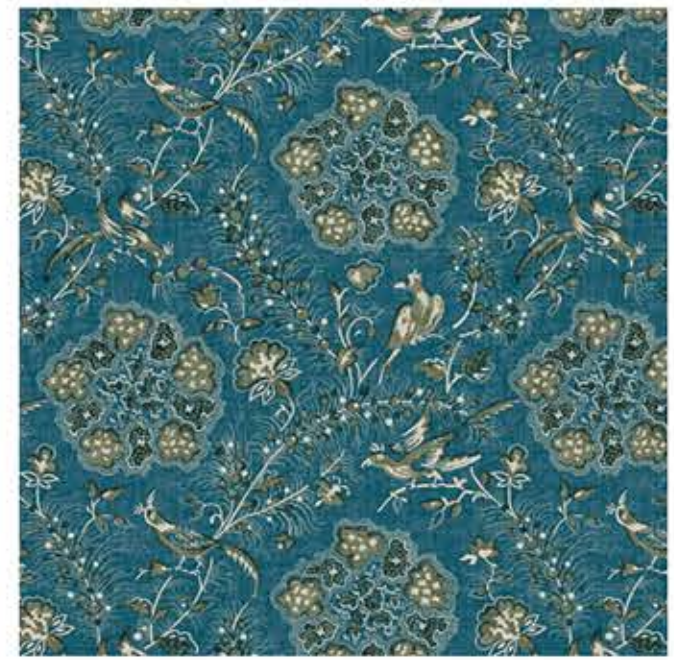

Solanum Emb
BRUNSCHWIG & FILS

Bali Lampasso Fabric
COLONY

Heritage Floral II Multi
LEE JOFA

STAINED GLASS, RAINFOREST
MAXWELL FABRICS

Keaton Cornflower
KRAVET

Geo Floral Platinum
KRAVET

Amara by Suzanne Tucker Home
SUZANNE TUCKER

Aprile Lampasso Fabric
COLONY

Lucrece by Suzanne Tucker Home
SUZANNE TUCKER

FINE VINE, GOLD LEAF
MAXWELL FABRICS

Montecito Floral - Olive/Plum
LEE JOFA

PARADISE, PEACHY
MAXWELL FABRICS

Soft Natural Fabric | Arboretum - Bask
HARTMANN&FORBES